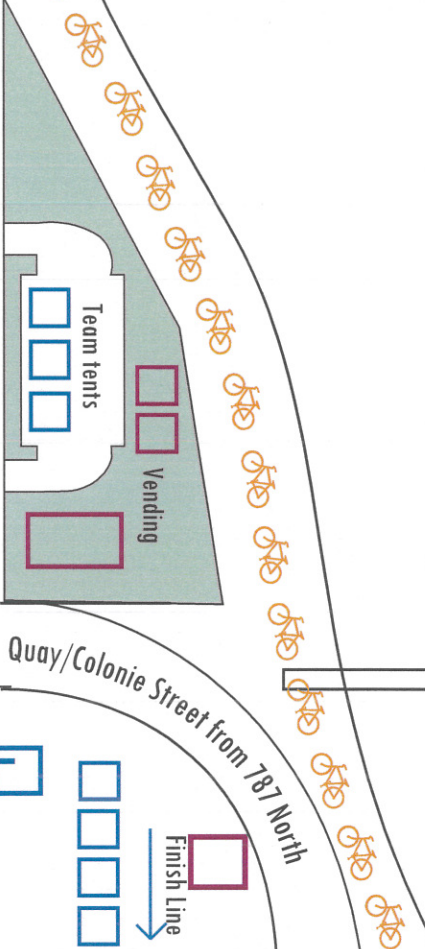

Launch Dock

Launch Announcer

Boat Ramp

Return Dock

Railroad bridge

787 Overpass

FOOD

First Aid

CAR-TOPPED
SINGLES AND
DOUBLES

CLOTHING

TRAILER PARKING

pier

pier

TRAILER PARKING

Registration & awards

pier

pier

TRAILER PARKING

Handicap parking

Handicap parking

Team tents

Vending

Handicap parking enter here

Quay/Colonie Street from 787 North

Spectator parking
(Water Street
Lot # 12)

Spectator parking
(Water Street
Lot # 12)